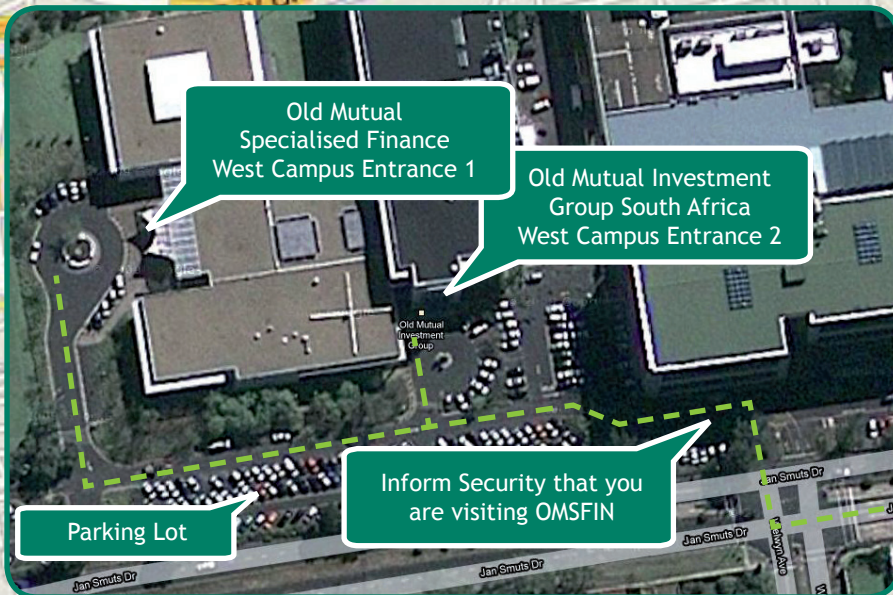

Old Mutual Specialised Finance (Pty) Ltd ("OMSFIN")

Physical Address

1st Floor, West Campus, Mutualpark
Jan Smuts Drive
Pinelands, 7405
South Africa

Telephone +27 21 504 7947

Facsimile +27 21 509 0086

Mutual Park Main Building

Jan Smuts Drive

Forest Drive

Airport to OMSFIN

Take N2 towards City
Drive 12km
Take Exit 10/M25 Raapenberg/Pinelands
Drive down to the bottom of Forest Drive
Turn left at traffic lights into Jan Smuts Drive
Turn right at the 2nd set of traffic lights into Mutualpark
Turn left - Security guards at entrance to parking

Cape Town to OMSFIN

Follow Eastern Boulevard to Hospital Bend
Take N2 exit towards Cape Town International
Take Exit 10/M52 Raapenberg/Pinelands
Turn left into Forest Drive
Drive down to the bottom of Forest Drive
Turn left at traffic lights into Jan Smuts Drive
Turn right at the 2nd set of traffic lights into Mutualpark
Turn left - Security guards at entrance to parking

N2 To Cape Town City

Exit 10/M52 Raapenberg Pinelands

Exit 10B/M52 Raapenberg Pinelands

Forest Drive

N2 To Cape Town International Airport

Legend

- Route to OMSFIN in Mutual Park
- Route to OMSFIN from Cape Town International Airport
- Route to OMSFIN from Cape Town City