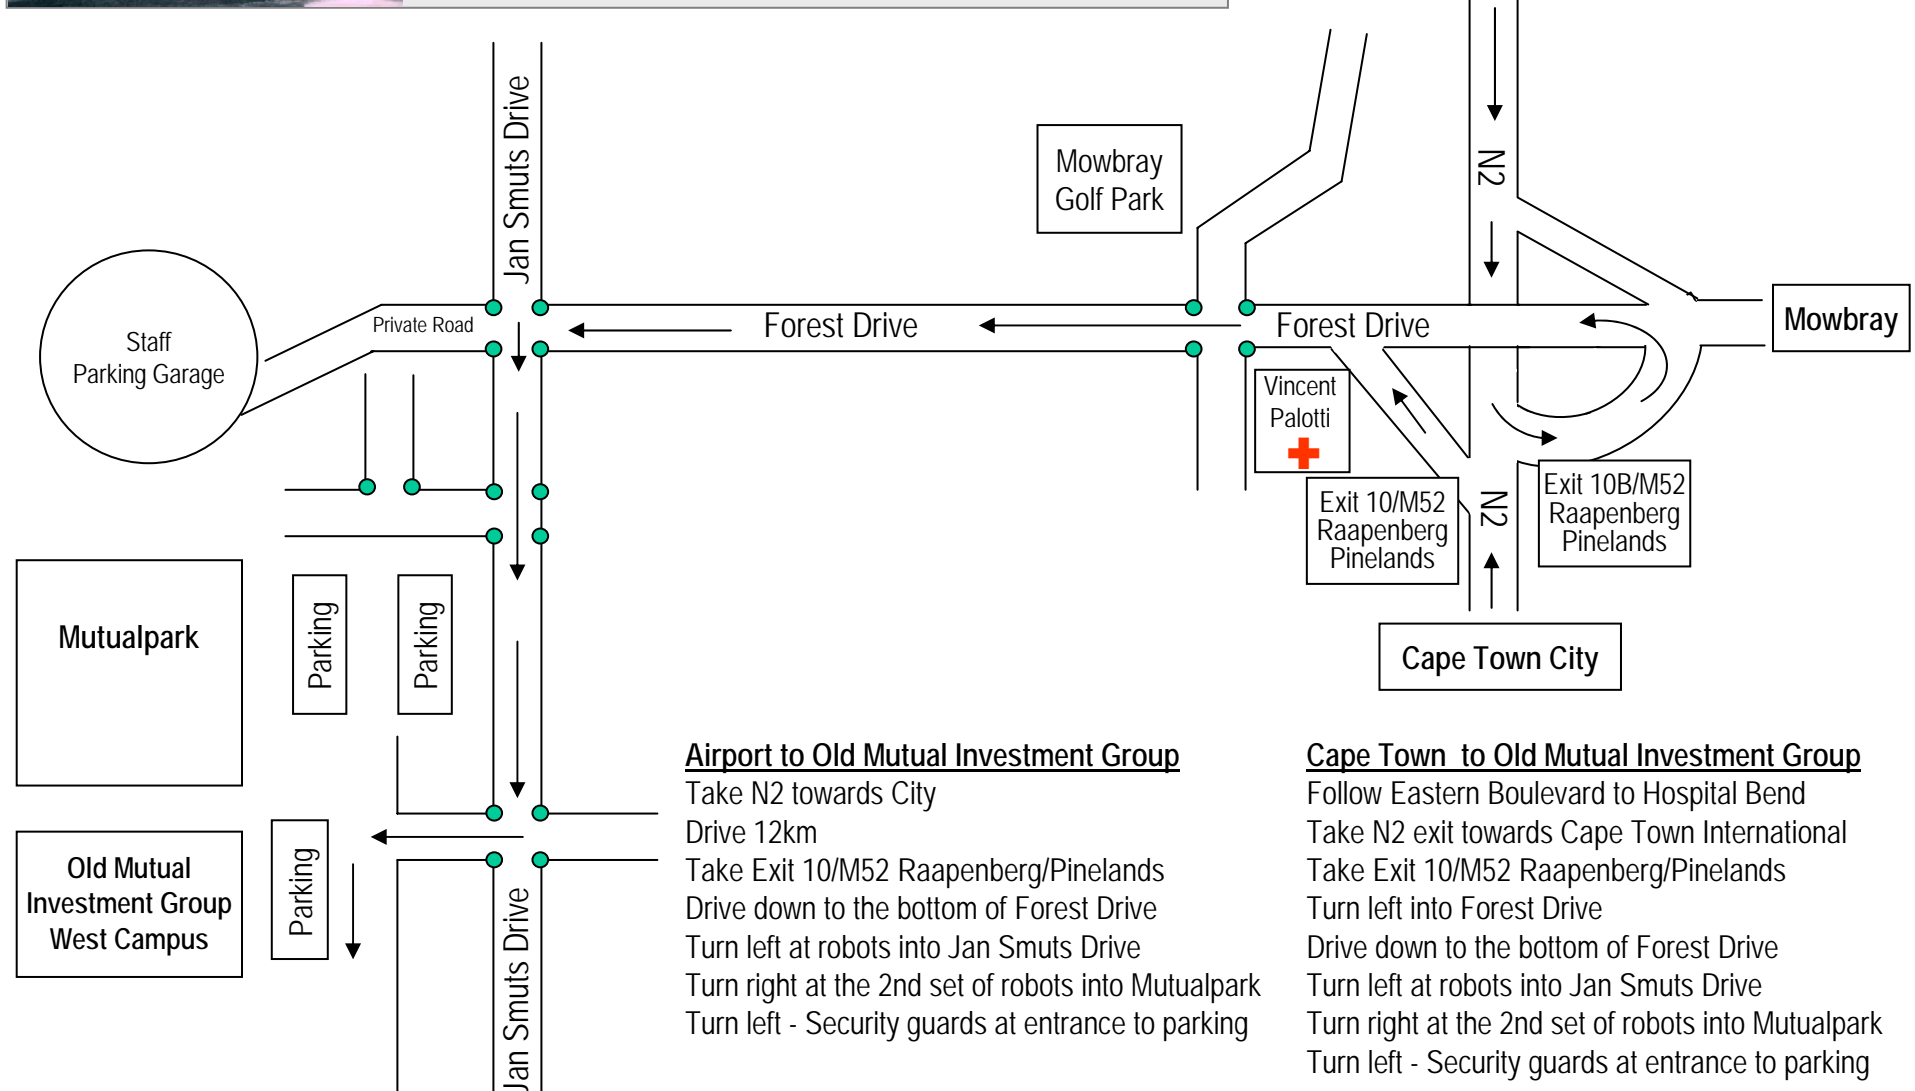

Airport to Old Mutual Investment Group

Take N2 towards City
Drive 12km
Take Exit 10/M52 Raapenberg/Pinelands
Drive down to the bottom of Forest Drive
Turn left at robots into Jan Smuts Drive
Turn right at the 2nd set of robots into Mutualpark
Turn left - Security guards at entrance to parking

Cape Town to Old Mutual Investment Group

Follow Eastern Boulevard to Hospital Bend
Take N2 exit towards Cape Town International
Take Exit 10/M52 Raapenberg/Pinelands
Turn left into Forest Drive
Drive down to the bottom of Forest Drive
Turn left at robots into Jan Smuts Drive
Turn right at the 2nd set of robots into Mutualpark
Turn left - Security guards at entrance to parking